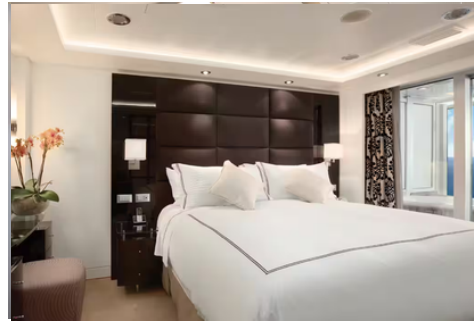

OCEANIA SUITE

CATEGORY
OC

1,000 SQ FT including balcony

- Priority luggage delivery
- 24-hour Butler service
- Fresh fruit basket upon request
- Course-by-course in-suite dining+
- Coordination of shoreside dinner and entertainment reservations
- Packing and unpacking upon request
- Complimentary garment pressing+
- Complimentary shoeshine service
- Gourmet evening canapés upon request
- Special services upon request