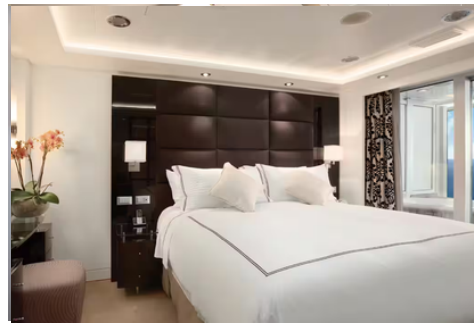

THE ULTIMATE SMALL SHIP EXPERIENCE FOR TRAVEL ADVENTURES

Oceania Marina

1,250 GUESTS | 800 CREW | 62 SUITES | 15 DECKS | 785 LENGTH | 106M WIDTH | 66,084 TONNAGE

INSIDE STATEROOM CATEGORY FIG
174 SQ FT

- Tranquility Bed, an Oceania Cruises exclusive+
- Starlink® WiFi service
- FREE room service menu 24 hours a day
- Gourmet turndown chocolates upon request
- Interactive television system with on-demand movies, weather and more
- Daily housekeeping service
- Plush cotton towels, robes and slippers
- Security safer

DELUXE OCEANVIEW CATEGORY C
240 SQ FT including balcony

- Tranquility Bed, an Oceania Cruises exclusive+
- Daily housekeeping service
- Interactive television system with on-demand movies, weather and more
- Starlink® WiFi service
- FREE room service menu 24 hours a day
- FREE still and sparkling Vero Water®
- Handheld hair dryer
- Writing desk and stationery
- Security safe

PENTHOUSE SUITE CATEGORY PH1|PH2|PH3
440 SQ FT including balcony

- Priority luggage delivery
- 24-hour Butler service
- Coordination of shoreside dinner and entertainment reservations
- FREE room service menu 24 hours a day
- Packing and unpacking upon request
- Complimentary garment pressing+
- Course-by-course in-suite dining+
- Order in from any of our specialty restaurants+
- Gourmet evening canapés upon request
- Special services upon request

OCEANIA SUITE CATEGORY OC
1,000 SQ FT including balcony

- Priority luggage delivery
- 24-hour Butler service
- Fresh fruit basket upon request
- Course-by-course in-suite dining+
- Coordination of shoreside dinner and entertainment reservations
- Packing and unpacking upon request
- Complimentary garment pressing+
- Complimentary shoeshine service
- Gourmet evening canapés upon request
- Special services upon request