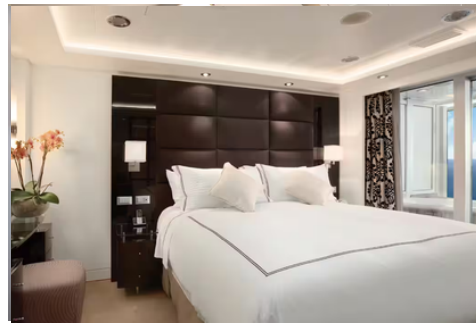

OCEANIA SUITE CATEGORY OC
1,000 SQ FT including balcony

- Priority luggage delivery
- 24-hour Butler service
- Fresh fruit basket upon request
- Course-by-course in-suite dining+
- Coordination of shoreside dinner and entertainment reservations
- Packing and unpacking upon request
- Complimentary garment pressing+
- Complimentary shoeshine service
- Gourmet evening canapés upon request
- Special services upon request